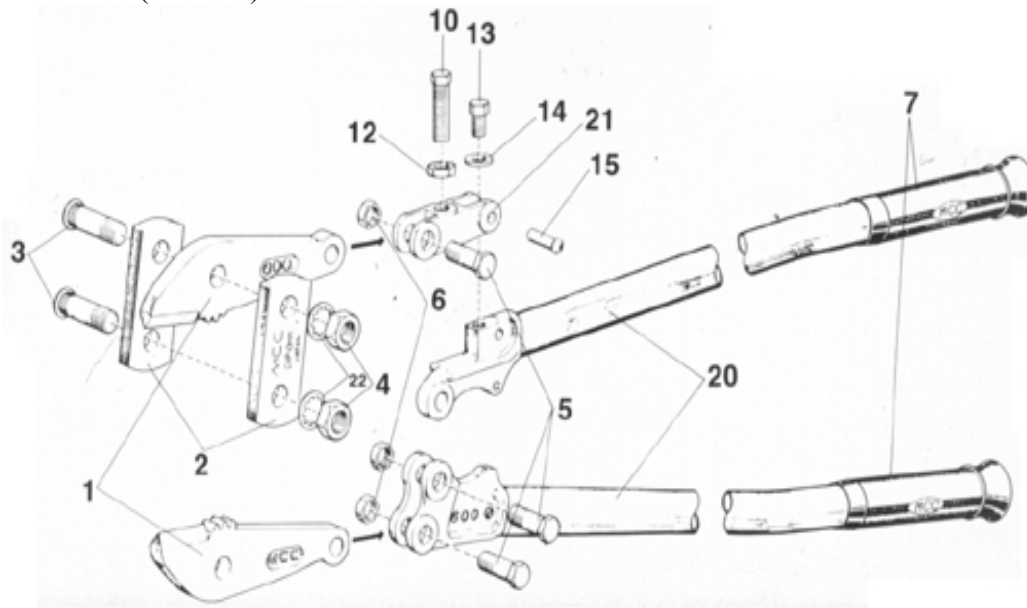

BOLT CUTTER

BC-0735-(BC-002)

BC-0745-(BC-003)

BC-0760-(BC-004)

BC-0775-(BC-005)

BC-0790-(BC-006)

BC-0710-(BC-007)

No.	Part Name
1	Jaw Blades (Right & Left)
2	Thrust Plates (Top & Bottom)
3	Jaw Bolt
4	Nut
5	Hex Bolt
6	Lock Nut
7	Grip
10	Lock Screw (L)
12	Lock Nut For Feed Screw
13	Lock Screw (S)
14	Washer
15	Pin
20	Handle
21	Frame
22	Tooth Lock Washer